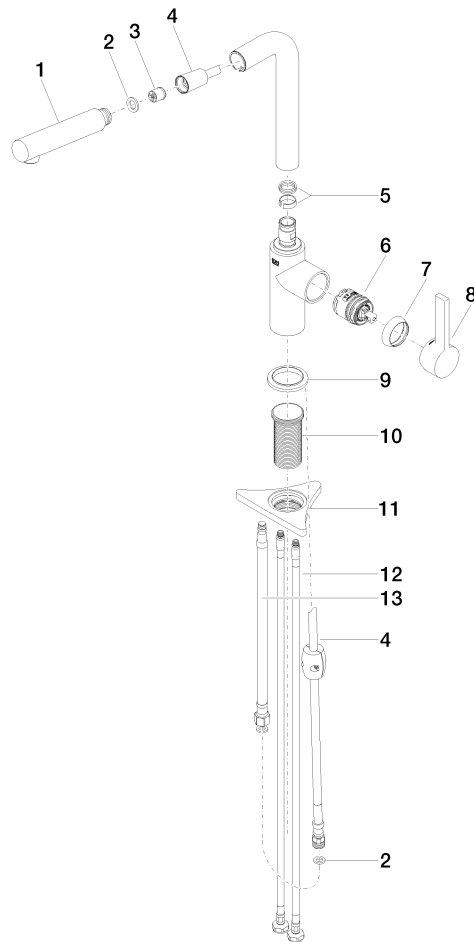

DORNBRACHT PIUR Single-lever mixer Pull-out - Chrome

33 950 210

- 204mm projection
- pivotable spout 360°
- air-enriched flow
- max. flow 8 l/min at 3 bar flow pressure
- fabric braided hose 1500 mm

Intrinsic protection against back flow.

	Chrome	33 950 210-00
	Soft Black	33 950 210-69
	Brushed Nickel	33 950 210-70

DORNBRAUCHT PIUR Single-lever mixer Pull-out - Chrome

33 950 210

Flow rate chart

Certificates

Belgaqua_23-012- ACS_23 ACC NY AbP_10138.
27_3. 306.

DORNBRACHT PIUR Single-lever mixer Pull-out - Chrome

33 950 210

Parts for other finishes can be found here: [Soft Black](#)

Spare parts list

No.	Item Number	Name	Quantity used	Delivery time
1	90 12 11 180 00-00	shower	1	2
2	90 14 05 081 00 90	seal	1	2
3	90 23 01 051 00 90	flow reducer	1	2
4	90 30 02 101 00 90	hose	1	2
5	90 14 15 060 00 90	gasket kit	1	2
6	90 15 05 060 00 90	cartridge	1	2
7	90 28 30 011 00-00	cover	1	2
8	90 20 21 001 00-00	handle	1	2
9	90 27 21 001 00-00	rosette	1	2
10	90 30 01 200 00 90	shaft	1	2
11	90 23 10 003 00 90	fixing set	1	2
12	04 30 04 101 00 90	hose	2	2
13	90 30 04 110 00 90	hose	1	2