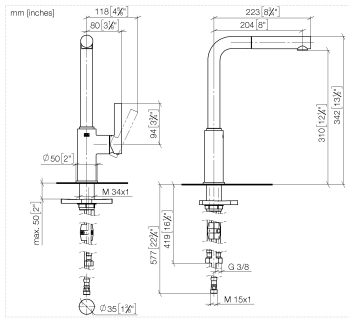

DORNBRACHT PIUR Single-lever mixer Pull-out - Chrome

33 950 210

- 204mm projection
- pivotable spout 360°
- air-enriched flow
- max. flow 8 l/min at 3 bar flow pressure
- fabric braided hose 1500 mm

Intrinsic protection against back flow.

	Chrome	33 950 210-00
	Soft Black	33 950 210-69
	Brushed Nickel	33 950 210-70

DORNBRAUCHT PIUR Single-lever mixer Pull-out - Chrome

33 950 210

Flow rate chart

Certificates

Belgaqua_23-012- ACS_23 ACC NY AbP_10138.
27_3. 306.

DORNBRACHT PIUR Single-lever mixer Pull-out - Chrome

33 950 210

Parts for other finishes can be found here: [Soft Black](#)

Spare parts list

No.	Item Number	Name	Quantity used	Delivery time
1	90 12 11 180 00-00	shower	1	2
2	90 14 05 081 00 90	seal	1	2
3	90 23 01 051 00 90	flow reducer	1	2
4	90 30 02 101 00 90	hose	1	2
5	90 14 15 060 00 90	gasket kit	1	2
6	90 15 05 060 00 90	cartridge	1	2
7	90 28 30 011 00-00	cover	1	2
8	90 20 21 001 00-00	handle	1	2
9	90 27 21 001 00-00	rosette	1	2
10	90 30 01 200 00 90	shaft	1	2
11	90 23 10 003 00 90	fixing set	1	2
12	04 30 04 101 00 90	hose	2	2
13	90 30 04 110 00 90	hose	1	2